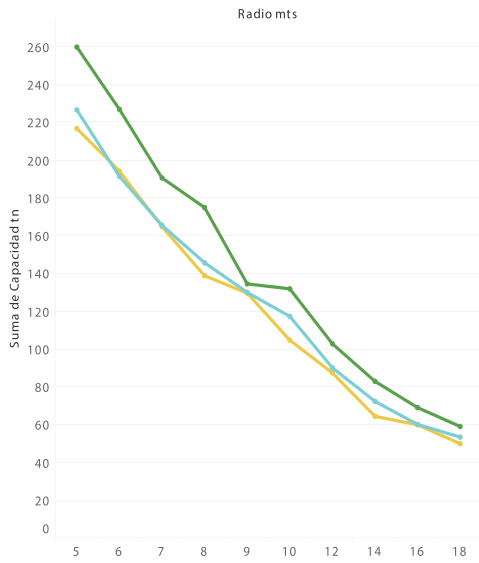

ZOOMLION DEALER - CRANE SALES

HIRSCHMANN COMPUTER GERMANY

ZOOMLION DEALER - CRANE SALES

CUMMINS ENGINE TIER 4 USA

CONFIGURATIONS

BOOM COMBINATION

Descriptions fo Boom Assembly Codes		
Code	Type	Operation mode parameters
S	Heavy duty boom	20-83m
SL	Light dusy boom	86-95m
SW	Luffing jib	Main boom:23-62m jib:21-60m

Descriptions fo Boom Assembly Codes		
Code	Type	Operation mode parameters
SF	Fixed jib	Main boom:29-77m jib:12-30m
SFV	Heavy fixed jib	Main boom:41-77m jib:6m

LOAD CHART

Boom 20 mts / tn

Boom 65.61 ft / lbs